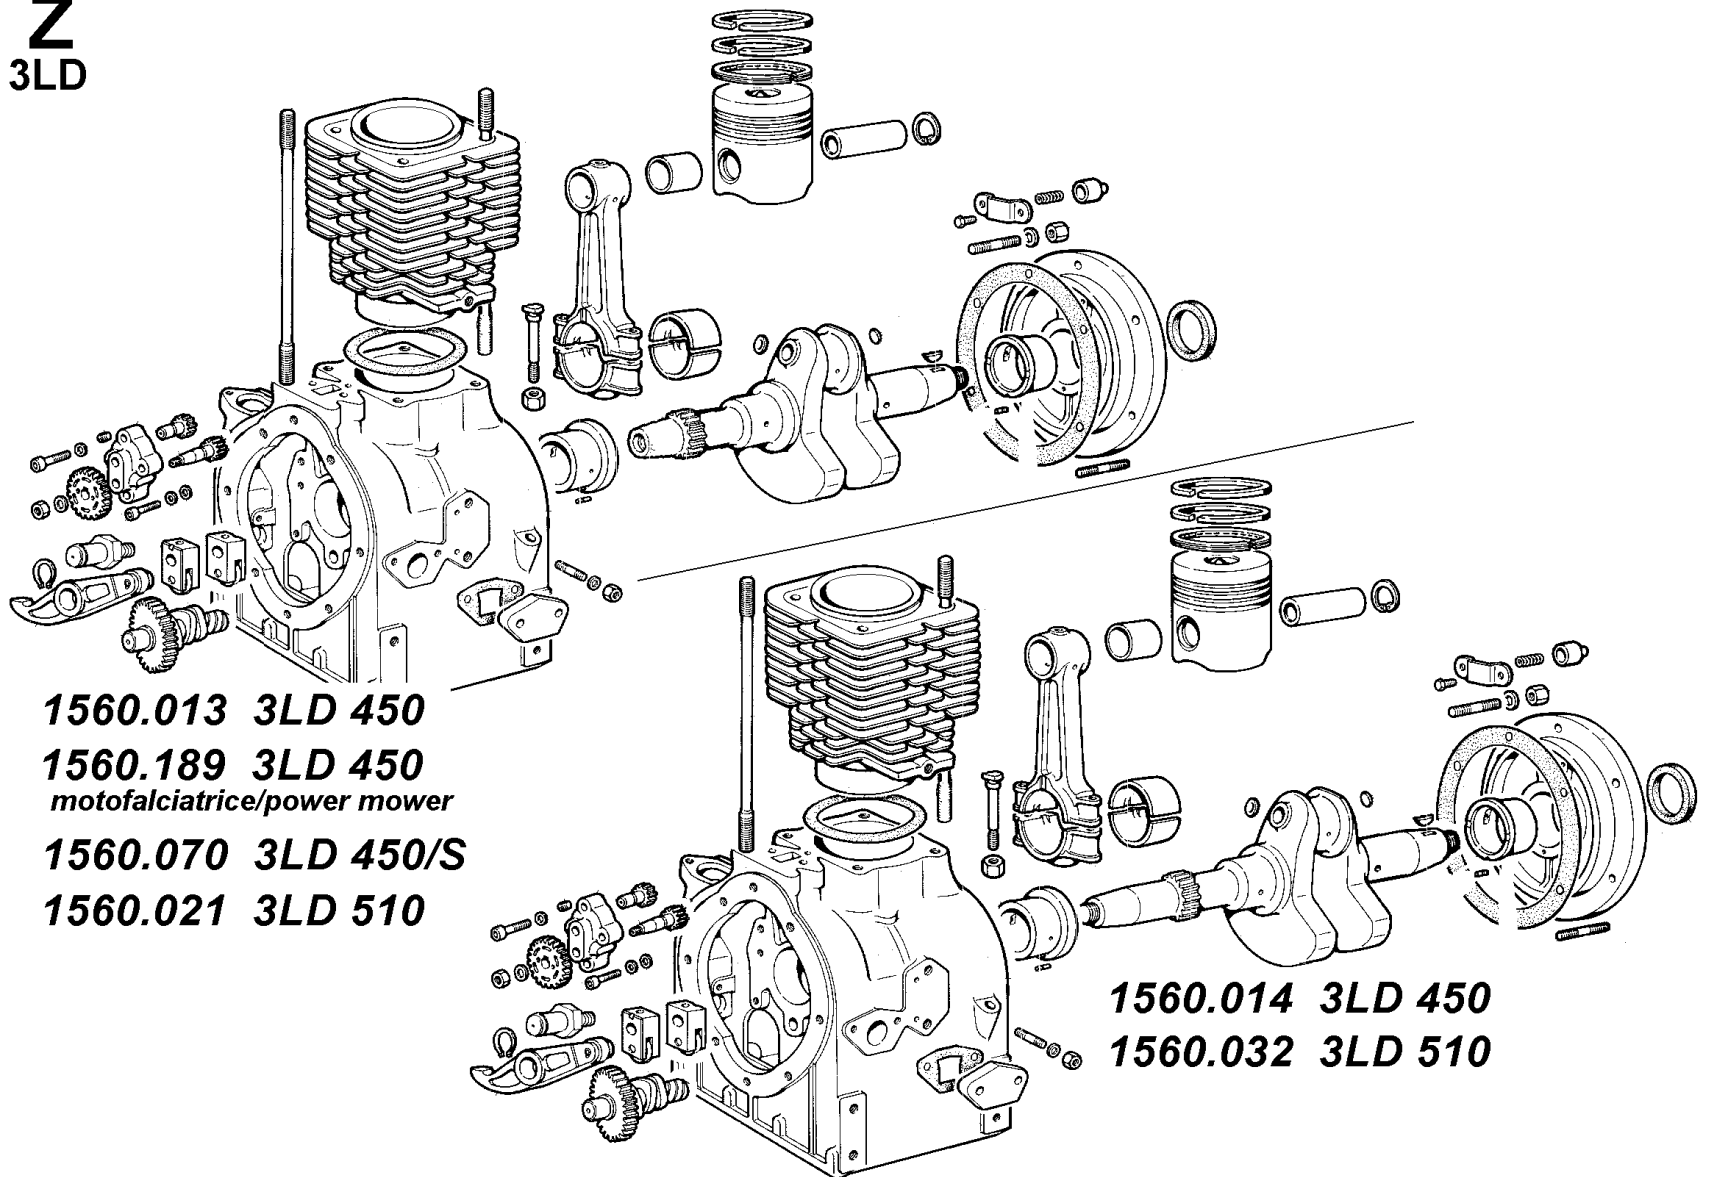

LOMBARDINI

A KOHLER COMPANY

Group: 3LD

Engine: 3LD 450 Drawing: Z

SHORT BLOCK

| POS. | CODE | DESCRIPTION | Qty |
|------|----------|---------------------------------|-----|
| 1 | «-----» | short block industrial version | 0 |
| 1 | 1560.013 | short block automotive version | 1 |
| 1 | 1560.189 | short block power mower version | 1 |

Z
3LD

1560.013 3LD 450

1560.189 3LD 450
motofalciatrice/power mower

1560.070 3LD 450/S

1560.021 3LD 510

1560.014 3LD 450

1560.032 3LD 510